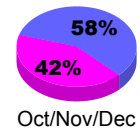

Membership Results
2010-2011

Membership
2009-2010

Month	Net Memb Goal	Actual New Memb	Actual Dropped Memb	Gain/Loss of Memb	Gain/Loss of Memb
Jul/Aug/Sep	15	29	-128	-99	-16
Oct/Nov/Dec	20	71	-69	2	-36
Jan/Feb/Mar	20	16	-5	11	19
Totals	55	116	-202	-86	-33

Membership Results 2010-2011

Goal, New, Dropped, Gain/Loss

Comparison of Membership Gain/Loss

Current Year Compared to the Previous Year

Gender Comparison 2010-2011

Male

Female