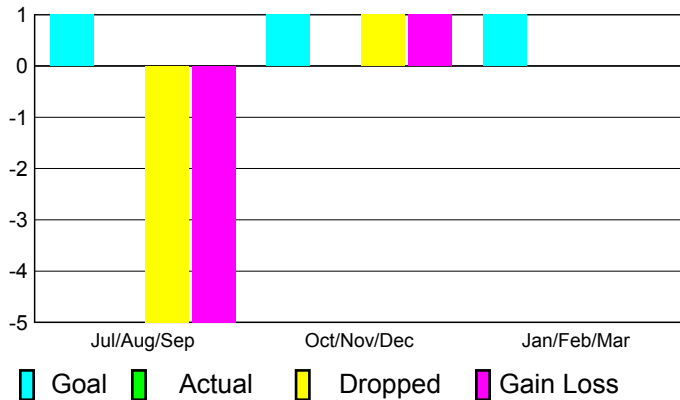

2010-2011 GMT Reports for District (or Undistricted) **District 118 E**

GMT: **HOWARD PATRICK LEE**

Location: **TURKEY**

GMT CA: **4**

CLUBS

Club Results
2010-2011

Clubs
2009-2010

Month	New Club Goal	Actual New Clubs	Actual Dropped Clubs	Gain/Loss of Clubs	Gain/Loss of Clubs
Jul/Aug/Sep	1	0	-5	-5	0
Oct/Nov/Dec	1	0	1	1	0
Jan/Feb/Mar	1	0	0	0	0
Totals	3	0	-4	-4	0

Club Results 2010-2011

Goal, New, Dropped, Gain/Loss

Comparison of Club Gain/Loss

Current Year Compared to the Previous Year

YTD Status Quo Clubs 2010-2011

Status Quo Clubs Compared to Status Quo Members

MEMBERSHIP