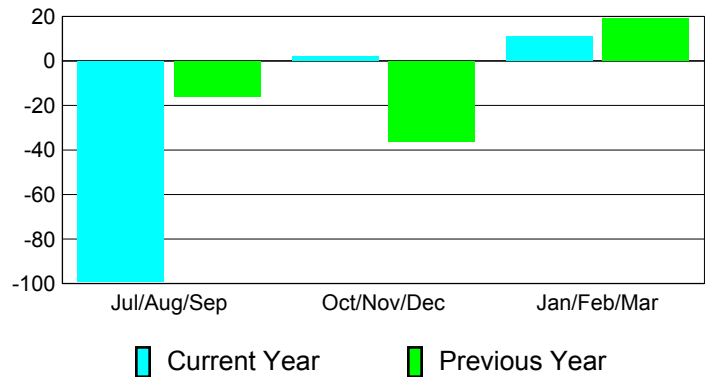

Gender Comparison 2010-2011

Male

Female