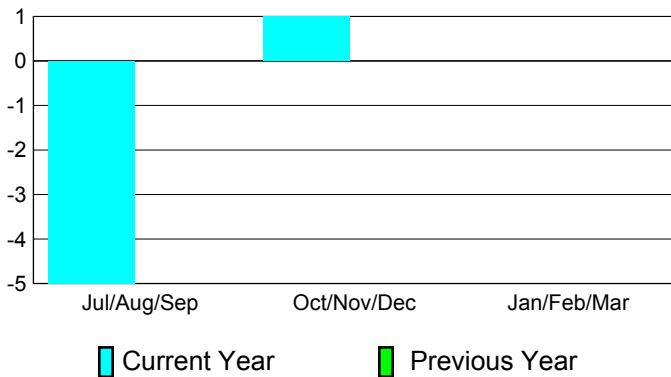

2010-2011 GMT Reports for District (or Undistricted) **District 118 E**

GMT: **HOWARD PATRICK LEE**

Location: **TURKEY**

GMT CA: **4**

CLUBS

Club Results
2010-2011

Clubs
2009-2010

Month	New Club Goal	Actual New Clubs	Actual Dropped Clubs	Gain/Loss of Clubs	Gain/Loss of Clubs
Jul/Aug/Sep	1	0	-5	-5	0
Oct/Nov/Dec	1	0	1	1	0
Jan/Feb/Mar	1	0	0	0	0
Totals	3	0	-4	-4	0

Club Results 2010-2011

Goal, New, Dropped, Gain/Loss

Comparison of Club Gain/Loss

Current Year Compared to the Previous Year

YTD Status Quo Clubs 2010-2011

Status Quo Clubs Compared to Status Quo Members

MEMBERSHIP