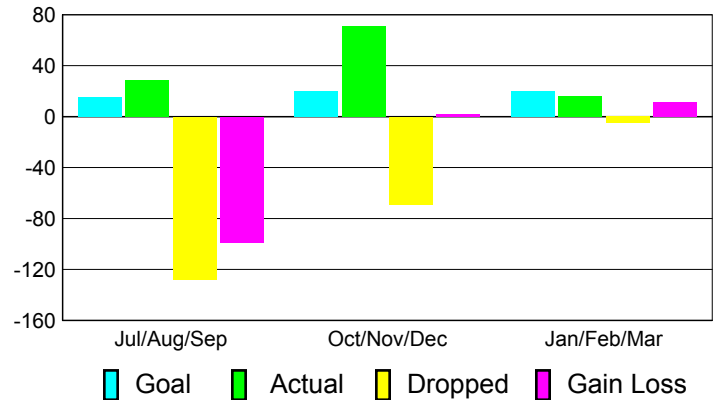

Membership Results 2010-2011

Goal, New, Dropped, Gain/Loss

Comparison of Membership Gain/Loss

Current Year Compared to the Previous Year